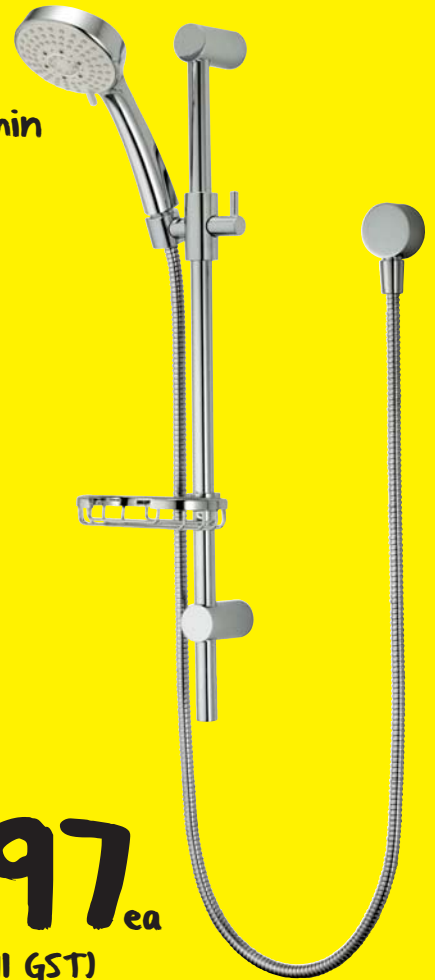

\$249.98_{ea}
(\$227.25 + \$22.73 GST)

**Raymor
TORINO
BASIN MIXER**

WELS 5★ 5L/min Square Spout
Item code: 118117

\$199.97_{ea}
(\$181.79 + \$18.18 GST)

DELIVERING MORE

Call 1800 PLUMBING or visit
www.tradelink.com.au

Tradelink®
Plumbing Centres

Raymor

TAPAC HAND SHOWER

WELS 3★ 9L/min
with Rail

Item code: 122052

\$69.97 ea

(\$63.61 + \$6.36 GST)

METHVEN

TORRENTIAL T3 RAIL SHOWER

WELS 3★ 9L/min

Item code: 122501

\$119.97 ea

(\$109.06 + \$10.91 GST)

caroma

ARTEGO BASIN SET

WELS 5★ 6L/min

**Raymor
ARTESIAN
BASIN
MIXER**

WELS 4★
7.5L/min
Item code: 099386

**ARTESIAN
BATH OR
SHOWER
MIXER**

Item code: 099391

\$149.97 ea
(\$136.34 + \$13.63 GST)

**Raymor
VICTORIA
BASIN MIXER**

WELS 5★ 6L/min
Item code: 124038