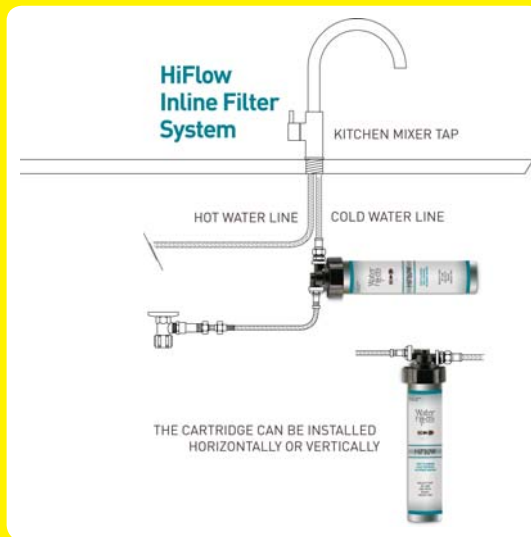

SAVE TIME AND ORDER THESE GREAT SPECIALS THROUGH TRADEDOOR

HiFLOW INLINE WATER FILTER SYSTEM

Item code: 112202

SAVE UP
TO 19%*

\$199 ea
(\$180.91 + \$18.09 GST)

FIX-A-TAP PLUMBING REPAIR KIT

Item code: 127761